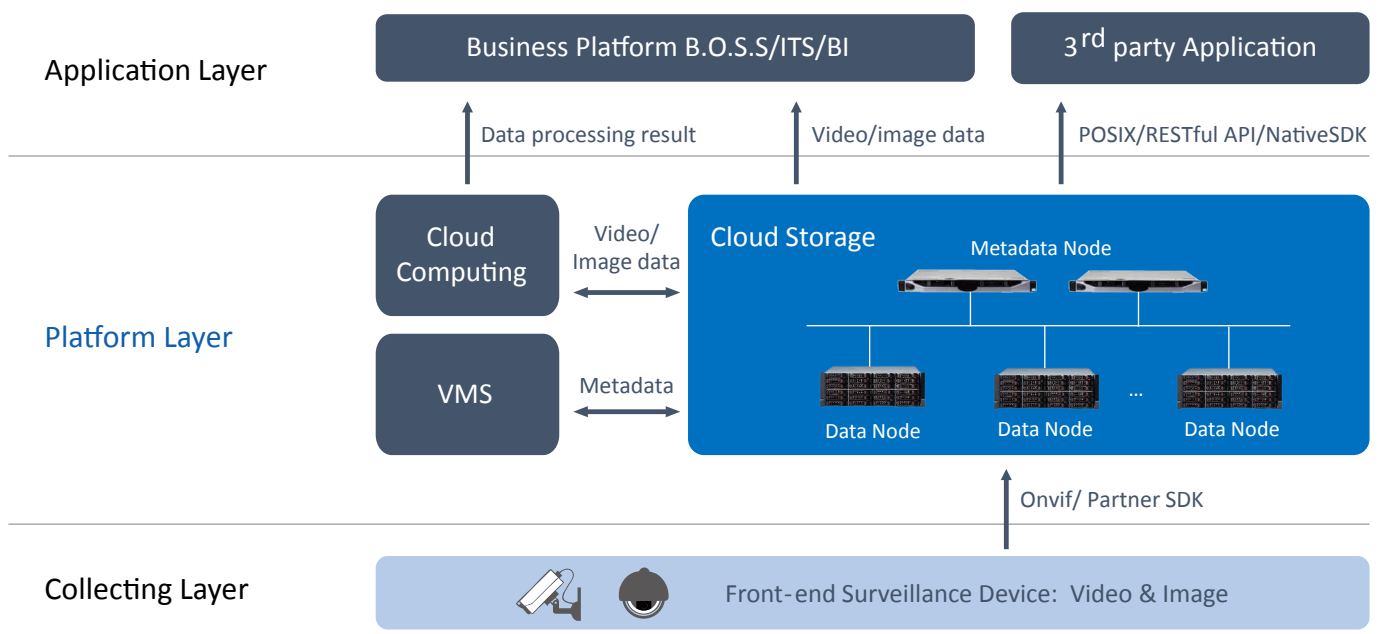

## Safe City Cloud Surveillance

Massive storage capacity with high availability and efficiency

## Intelligent Traffic Surveillance

Combined with cloud structured analysis, enabling fast vehicle and individual targeting

## Key Features:

Lanix Global cloud storage featuring an object storage architecture that delivers unparalleled performance and linear scalability, is able to meet the requirement of massive data storage and provide a fundamental platform for data mining.

### High Performance

Achieve full concurrent access to multiple nodes by separating between control flow and data flow, and dynamic load balancing mechanism  
High read/write performance with a minimum of 4GB/s bandwidth by 6 nodes, enhancing the capability of video analysis and data processing dramatically